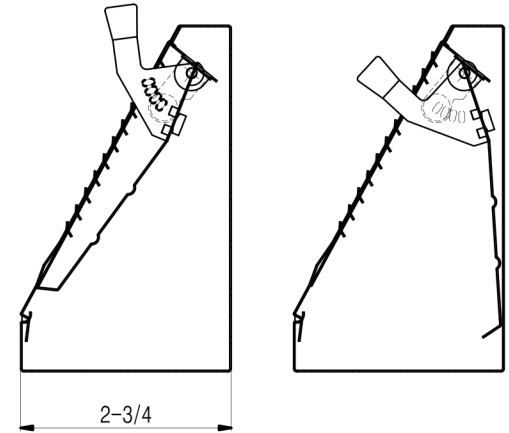

DF5_ Baseboard Diffuser

- Steel construction
- One-piece stamped sunbrust faceplate
- Volume control damper
- 180° air deflection
- Removable faceplate for esay installation and cleaning
- Durable coating finish: White, Brown