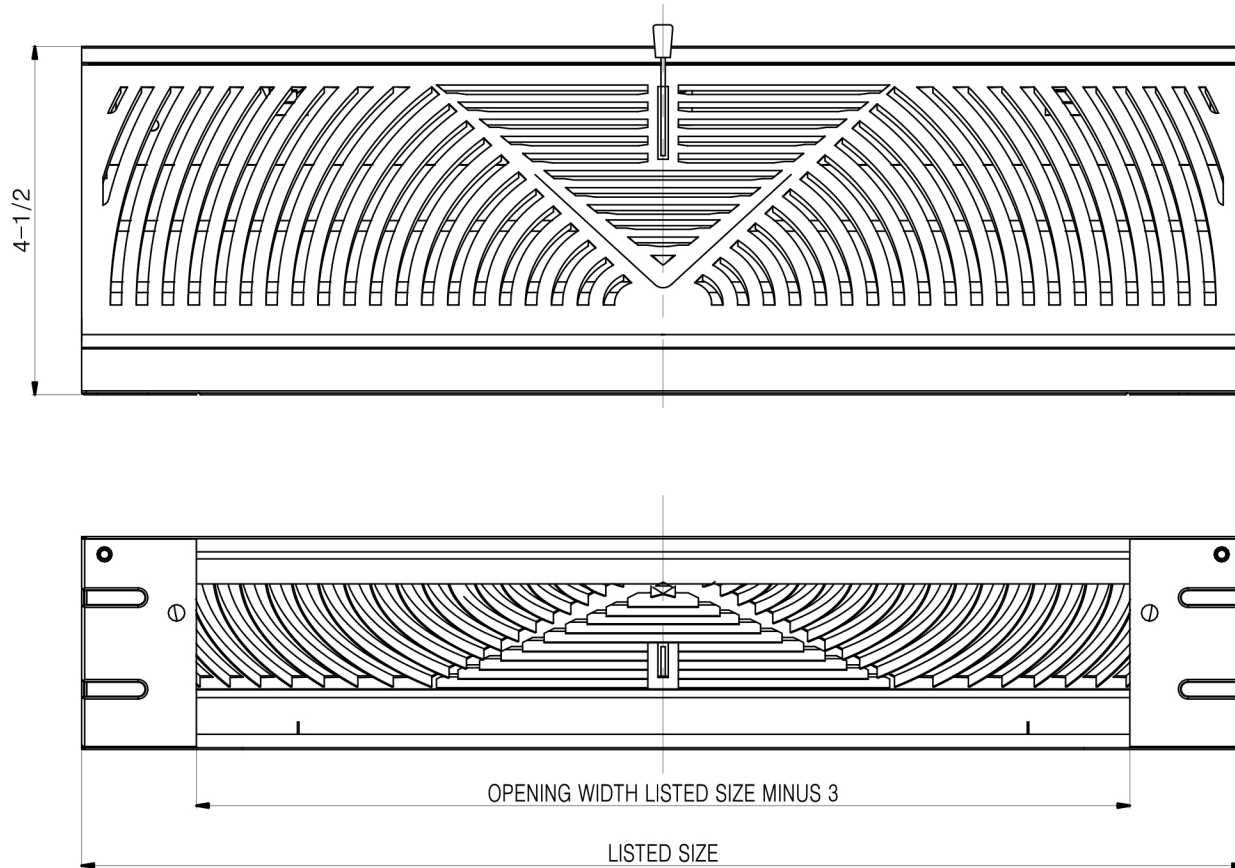

DF5_ Baseboard Diffuser

- Steel construction
- One-piece stamped sunbrust faceplate
- Volume control damper
- 180° air deflection
- Removable faceplate for esay installation and cleaning
- Durable coating finish: White, Brown